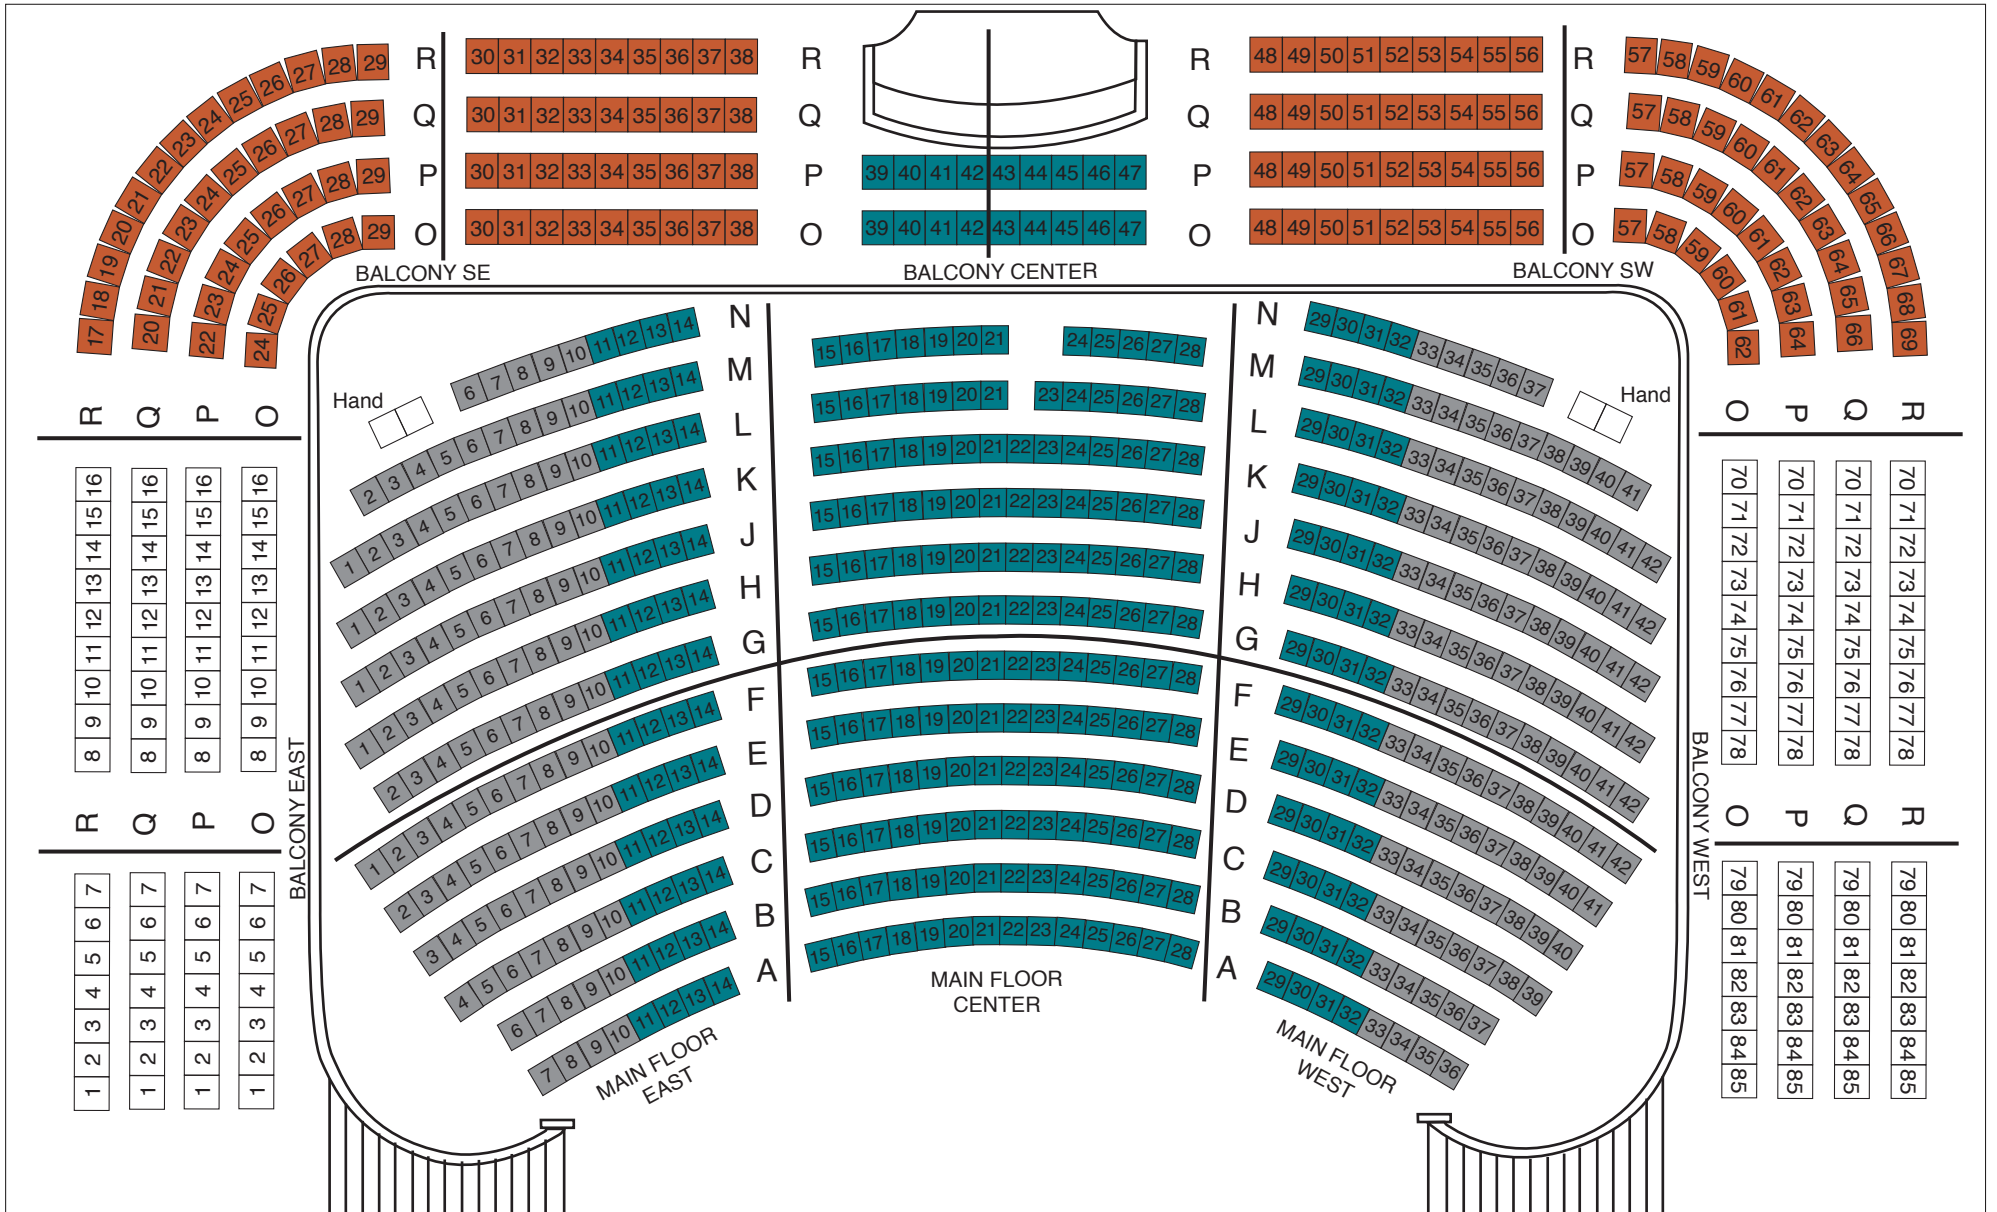

SHECLOW AUDITORIUM

Drake University

STAGE

■ GOLD
 ■ SILVER
 ■ BRONZE