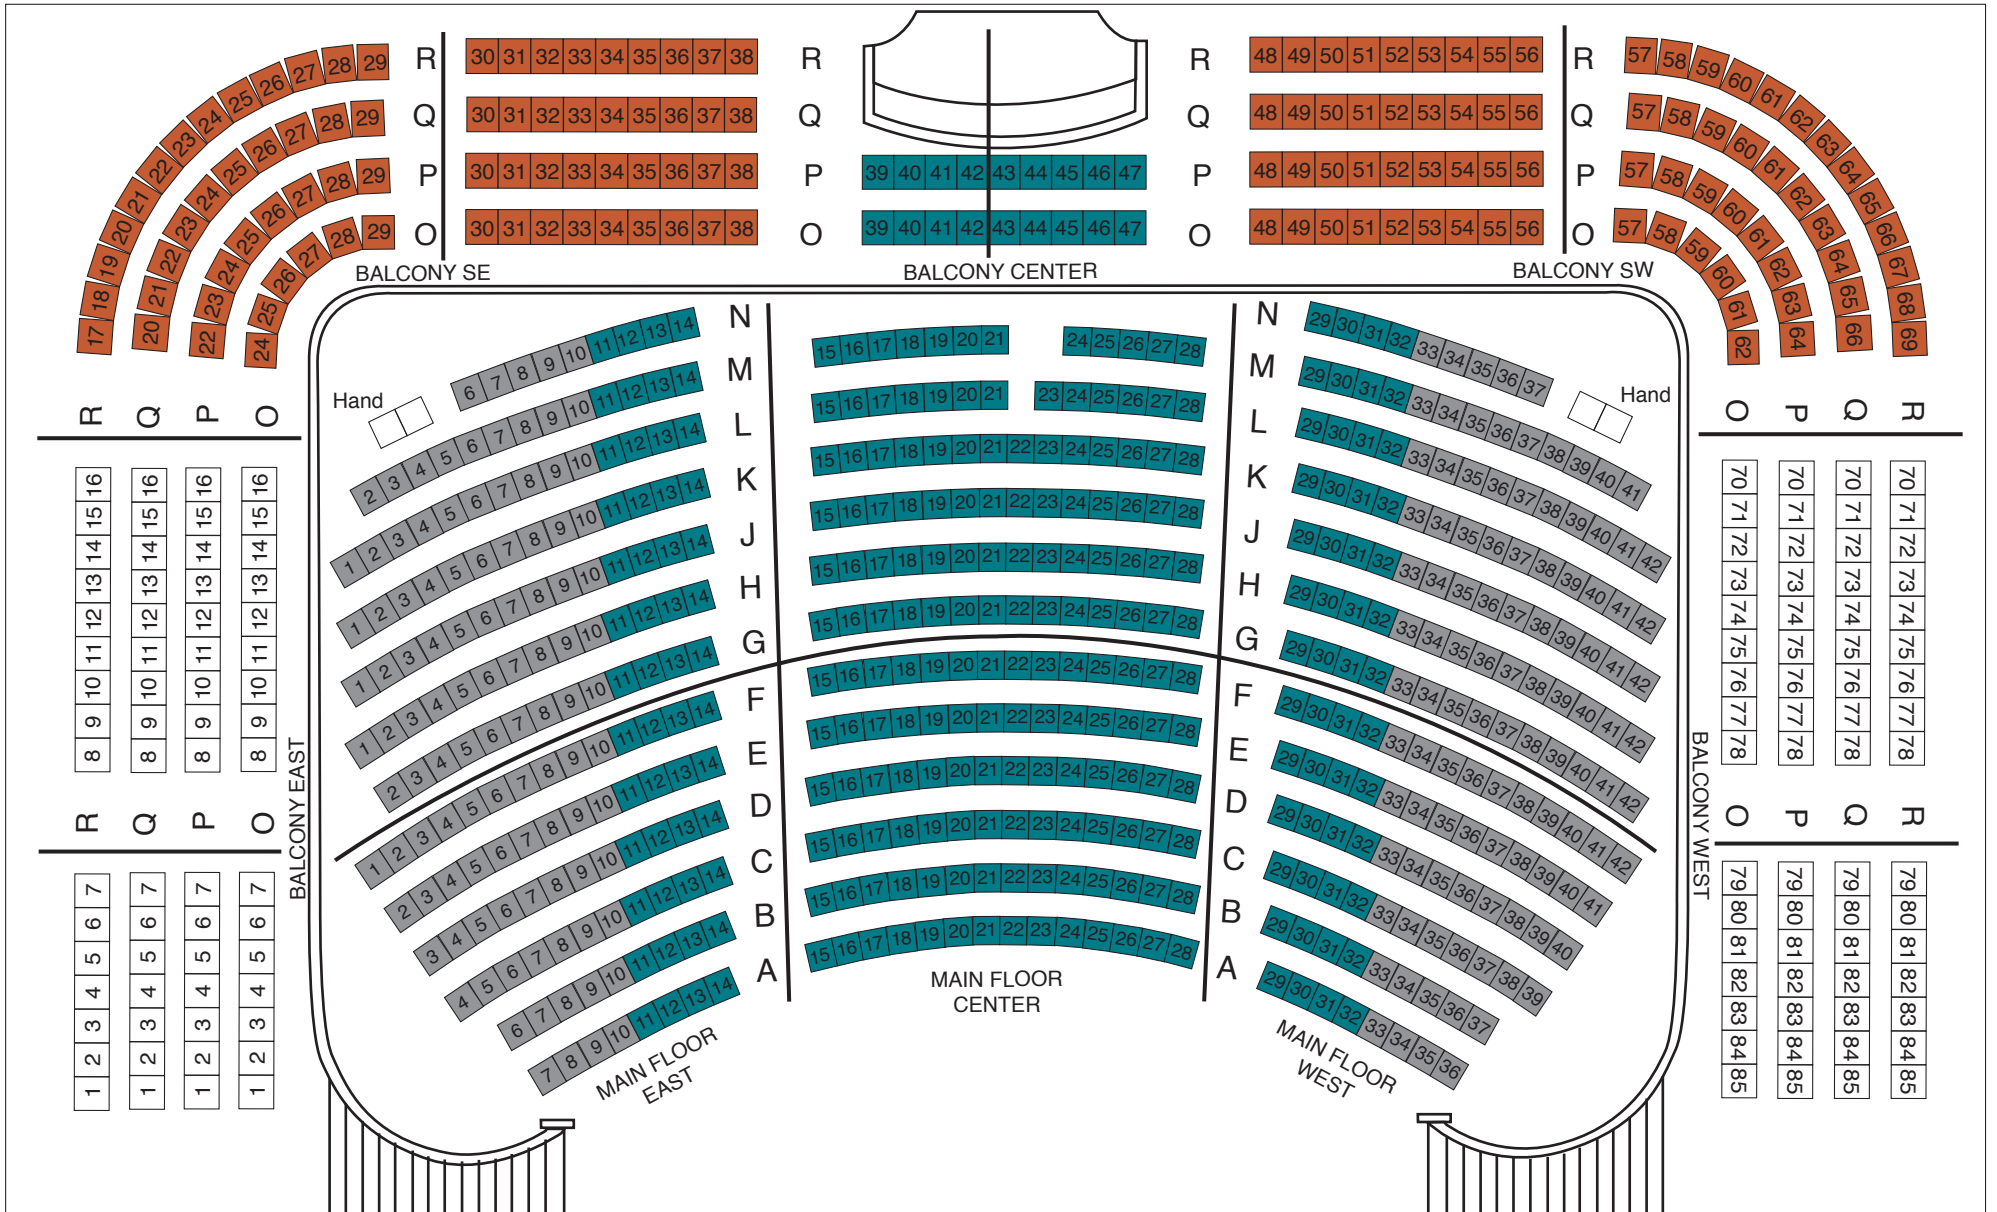

# SHECLOW AUDITORIUM

Drake University

STAGE

■ GOLD   
 ■ SILVER   
 ■ BRONZE